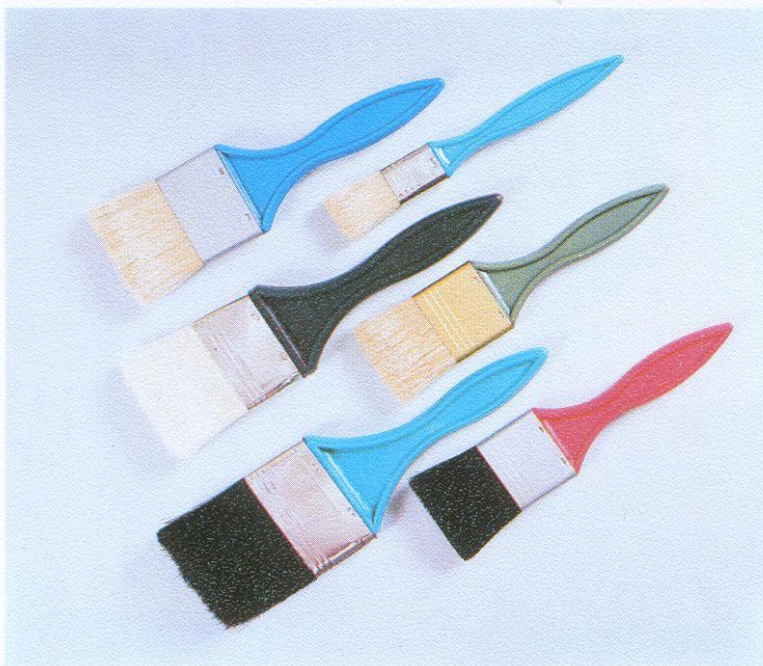

## BRUSHES FOR PAINTING WITH OIL COLOURS

### FLAT BRUSHES FOR PAINTING WITH OIL COLOURS

with solid wood or fashionable-coloured plastic handles, metallic bush and filaments from natural Chinese bristles.

#### MODEL "O"

The flat "medium" and "wide" type brushes for painting with oil colours are manufactured in two versions:

- with a solid, profiled plastic handle
- with a hollow, round-edged plastic handle

When ordering brushes with hollow handles, please add the letter "O" after the catal. number.

Example: "Wide" type brush No 3 with hollow handle is ordered as Catal. No 281240 – O.