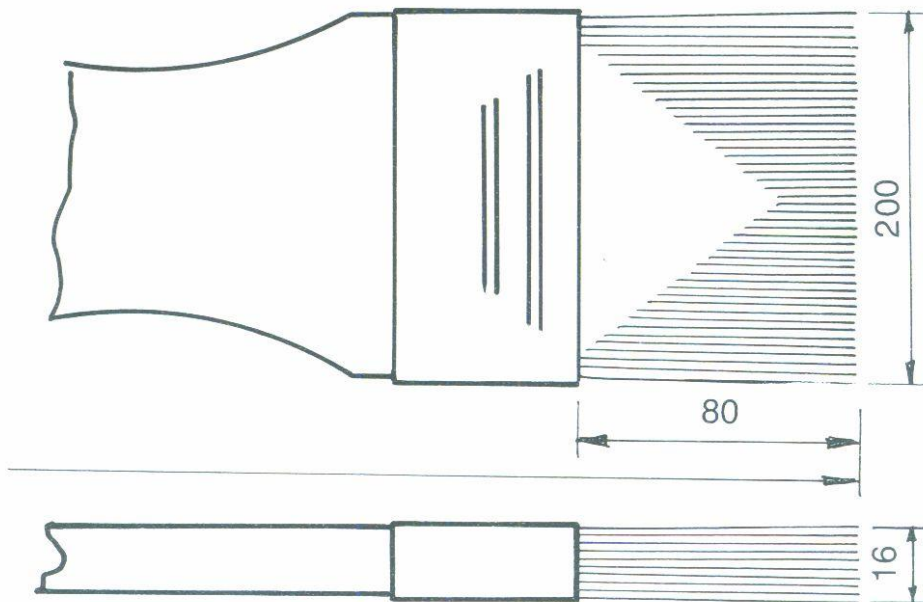

BRUSHES FOR LATEX PAINTS

Catalogue No. 281410

produced with solid wood handle, metallic bushing and natural bristle filament

Brushes for latex paints and wall-paper

BRUSHES FOR WALL – PAPER APPLICATION

Catalogue No. – 491319

produced with solid wood handle and synthetic fibre filament.

length – 310 mm
width – 50 mm
l – 22 mm

For business contacts please call us:

CHETPROM

Specialized plant for brushes
BULGARIA, 5700 Teteven