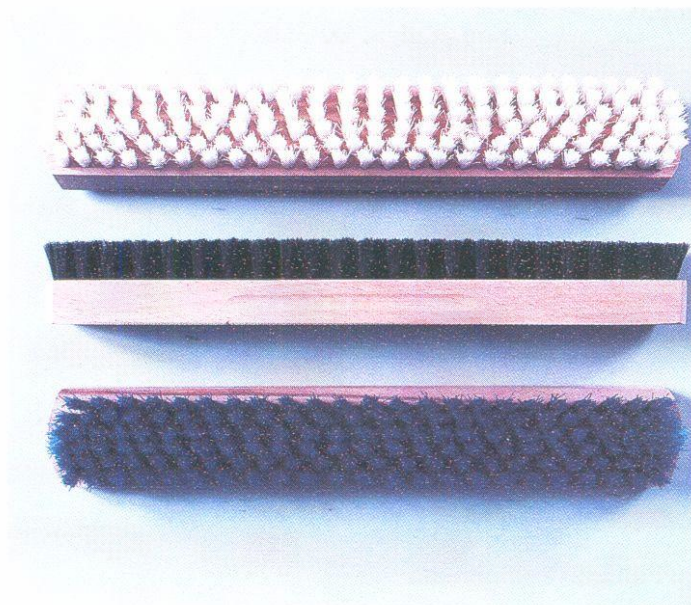

BRUSHES FOR LATEX PAINTS

Catalogue No. 281410

produced with solid wood handle, metallic bushing and natural bristle filament

Brushes for latex paints and wall-paper

BRUSHES FOR WALL – PAPER APPLICATION

Catalogue No. – 491319

produced with solid wood handle and synthetic fibre filament.

length – 310 mm
width – 50 mm
l – 22 mm

For business contacts please call us:

CHETPROM

Specialized plant for brushes
BULGARIA, 5700 Teteven