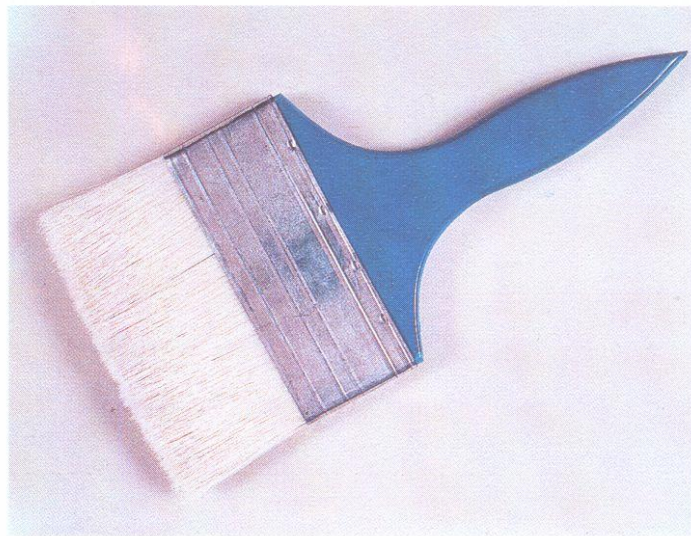

BRUSHES FOR LATEX PAINTS

Catalogue No. 281410

produced with solid wood handle, metallic bushing and natural bristle filament

Brushes for latex paints and wall-paper

BRUSHES FOR WALL – PAPER APPLICATION

Catalogue No. – 491319

produced with solid wood handle and synthetic fibre filament.

length – 310 mm
width – 50 mm
l – 22 mm

For business contacts please call us:

CHETPROM

Specialized plant for brushes
BULGARIA, 5700 Teteven